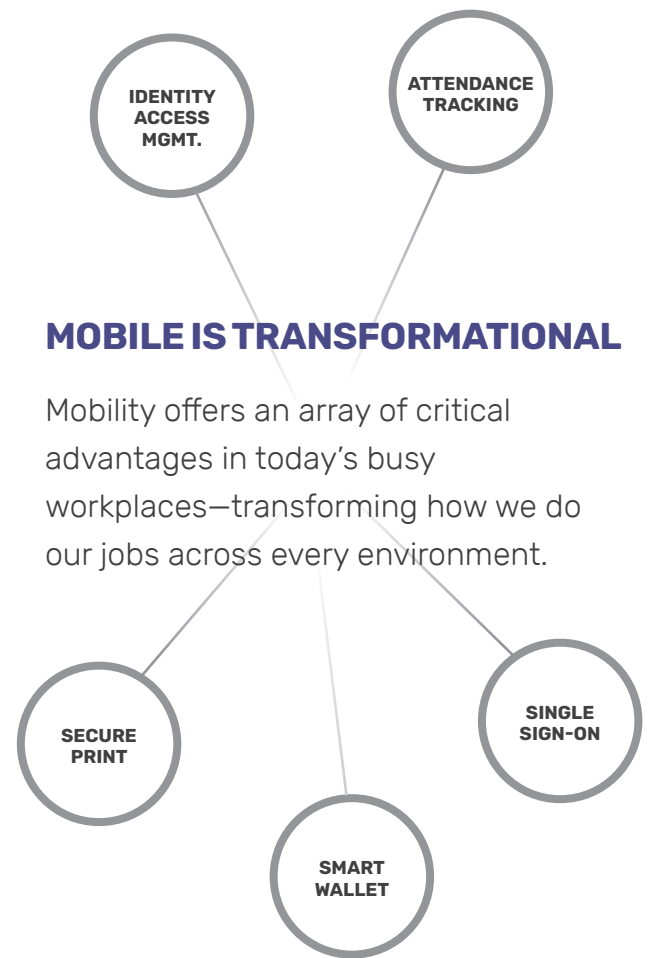

WHY GO MOBILE?

A contactless future is already here.

For secure authentication, your smartphone's **Bluetooth®** capabilities and **WAVE ID®** readers are the key to a safer, more productive workplace.

MOBILE IS TRENDING

Everywhere, post-pandemic workplaces are giving employees the flexibility to use their own smartphones as a critical, user-friendly authentication tool.

MOBILE IS TRUSTED

Smartphones are ubiquitous, contactless, more secure than other devices, and they keep your credentials right in your hands.

MOBILE IS TRANSFORMATIONAL

Mobility offers an array of critical advantages in today's busy workplaces—transforming how we do our jobs across every environment.

READY TO GO MOBILE?

We know that there are many options and technologies to choose from when it comes to a mobile access solution. Our team of collaborative, responsive mobile access experts gives you the right advice and trusted solutions from leading partners.