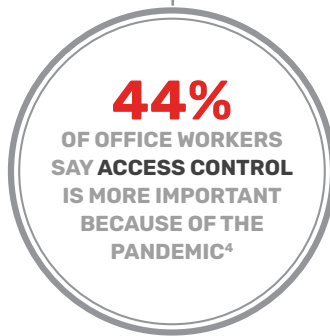

WHY GO MOBILE?

A contactless future is already here.

For secure authentication, your smartphone's **Bluetooth®** capabilities and **WAVE ID®** readers are the key to a safer, more productive workplace.

MOBILE IS TRENDING

Everywhere, post-pandemic workplaces are giving employees the flexibility to use their own smartphones as a critical, user-friendly authentication tool.

MOBILE IS TRUSTED

Smartphones are ubiquitous, contactless, more secure than other devices, and they keep your credentials right in your hands.